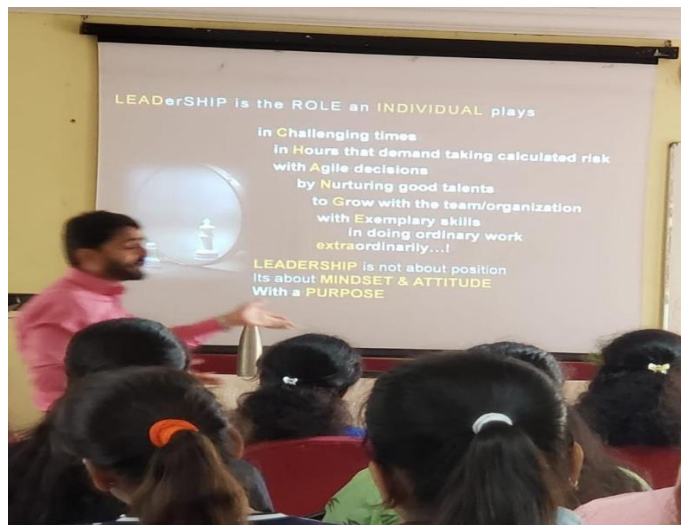

3rd Floor, Golden Jubilee Block

JSS Science and Technology University

JSSTI Campus, Mysuru

University of Mysore
Department of Studies in Food Science and Nutrition,
Manasagangotri

Circular

This is to inform all staff, research scholars and students that a special lecture is organized on the following topics by Human Development and welfare Association on 27th June 2023.